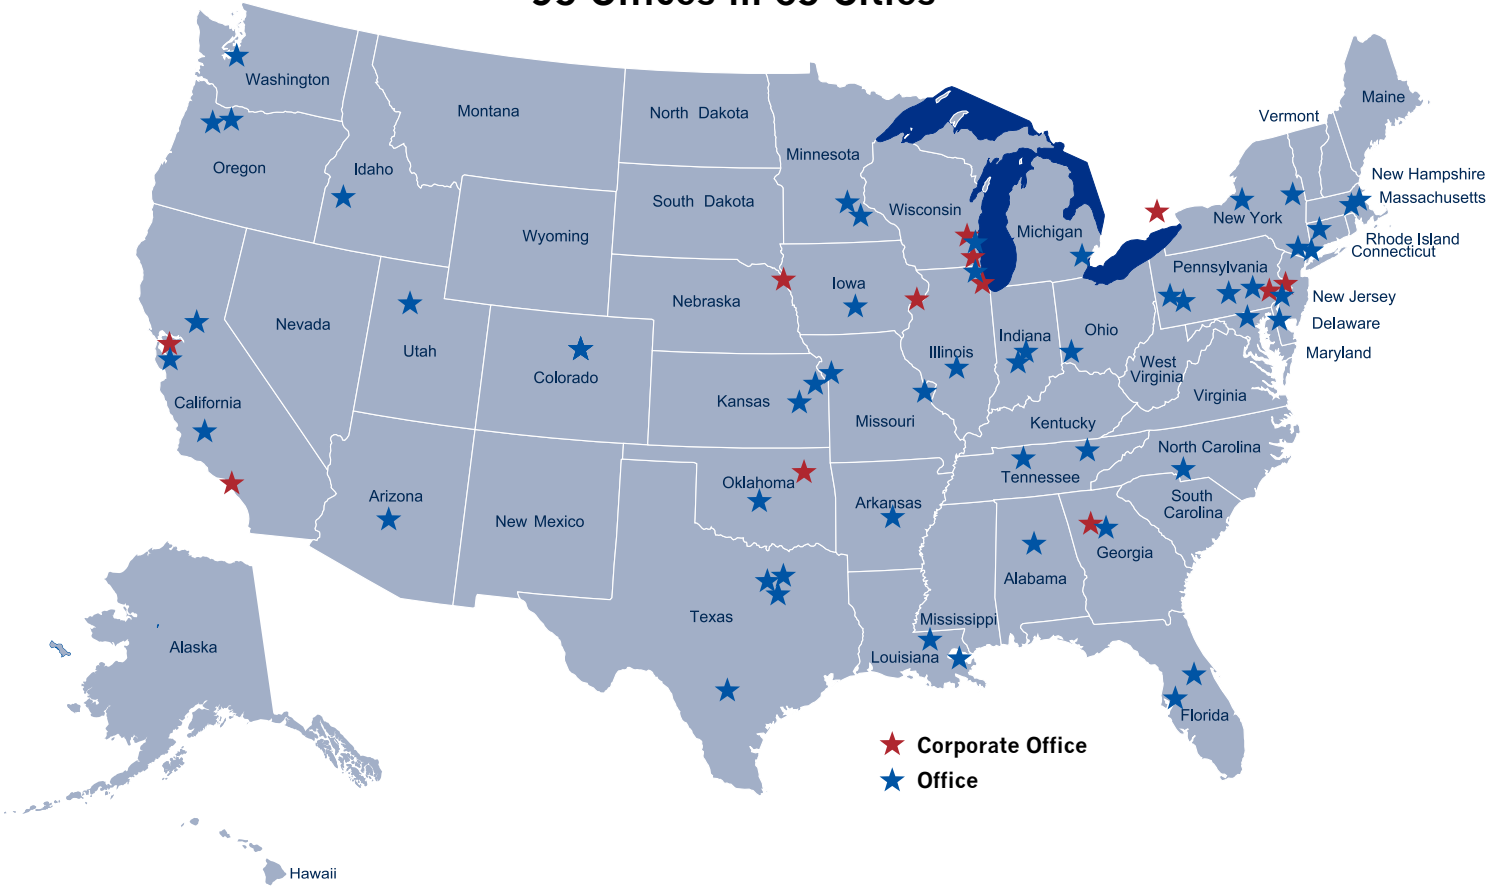

Old Republic General Insurance Group National Footprint

95 Offices in 65 Cities

BITCO Insurance Companies

Davenport, Iowa
 Beaverton, Oregon
 Kansas City, Kansas
 Denver, Colorado
 Des Moines, Iowa
 Oklahoma City, Oklahoma
 Dallas, Texas
 San Antonio, Texas
 St. Louis, Missouri
 Little Rock, Arkansas
 New Orleans, Louisiana
 Indianapolis, Indiana
 Nashville, Tennessee
 Atlanta, Georgia
 Charlotte, North Carolina
 Pittsburgh, Pennsylvania

Great West Casualty Company

South Sioux City, Nebraska
 Boise, Idaho
 Arlington, Texas
 Bloomington, Indiana
 Knoxville, Tennessee

Old Republic Aerospace

Kennesaw, Georgia
 Seattle, Washington
 Dallas, Texas
 Chicago, Illinois
 Atlanta, Georgia
 New York, New York

Old Republic Canada

Hamilton, Ontario Canada

Old Republic Contractors Insurance Group

Chicago, Illinois
 New York, New York
 Pasadena, California
 Atlanta, Georgia
 Dallas, Texas
 Overland Park, Kansas

Old Republic Home Protection

San Ramon, California

Old Republic General Insurance Group

Chicago, Illinois

Old Republic Insured Automotive Services

Tulsa, Oklahoma

Old Republic Professional Liability

Chicago, Illinois
 Los Angeles, California
 Denver, Colorado
 New York, New York